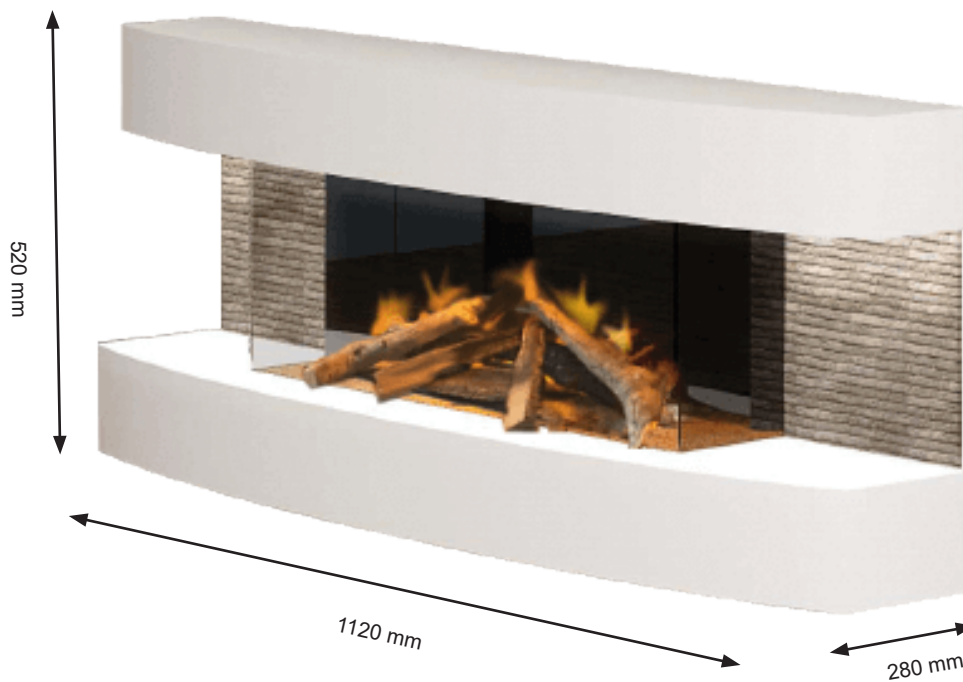

ELP-80-203

Electrical fireplace for walls

TECHNICAL SPECIFICATIONS

Type	Electrical fireplace for walls
Size	Height 520 mm / Width 1120 mm / Depth: 280 mm
Materials	Steel and glass
Weight	Approx. 36 kg
Burner	Evoflame
Colour	White
Fuel	Electricity
Heat Output	Min. 1 kW - Max. 2 kW
Electricity	Yes