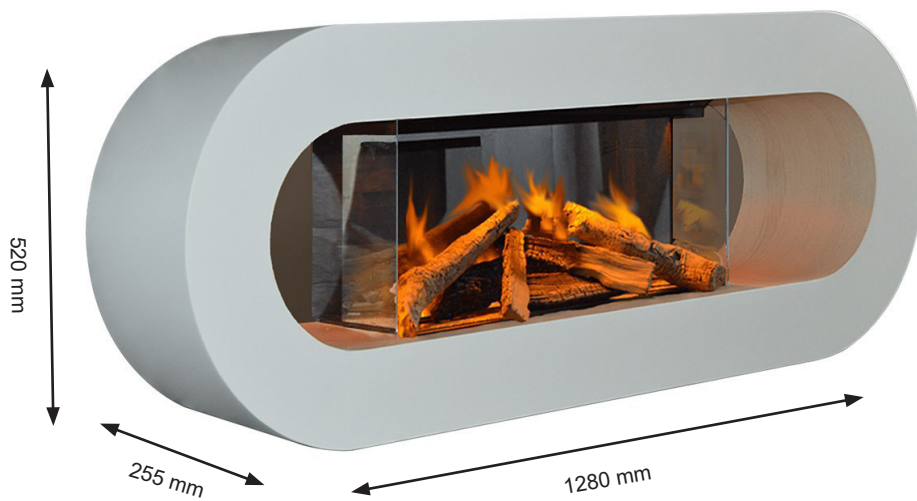

ELP-80-201

Electrical fireplace for walls

TECHNICAL SPECIFICATIONS

Type	Electrical fireplace for walls
Size	Height 520 mm / Width 1280 mm / Depth: 255 mm
Materials	Steel and glass
Weight	Approx. 39 kg
Burner	Evoflame
Colour	White and oak
Fuel	Electricity
Heat Output	1-2 kW
Electricity	Yes