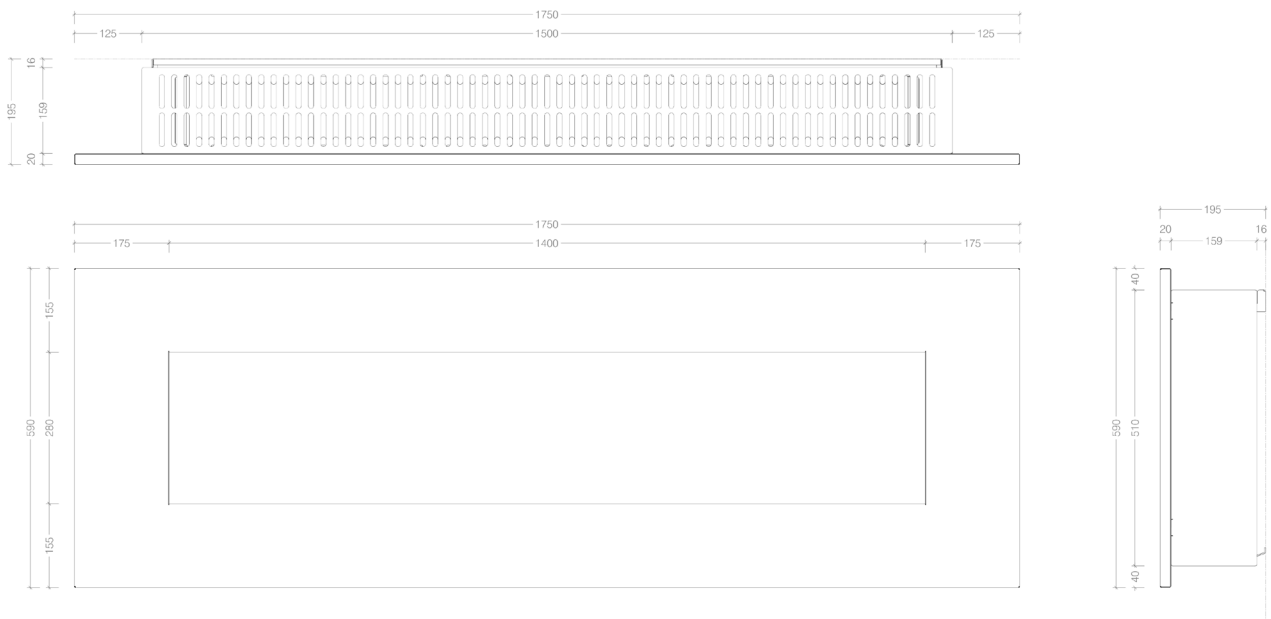

# Icon Fires Nero 1750

BIO-70-206

## TECHNICAL SPECIFICATIONS

Type	Wall-mounted bioethanol fireplace
Size	<b>Height:</b> 590 mm / <b>Width:</b> 1750 mm / <b>Depth:</b> 195 mm
Materials	Steel
Weight	62,25 kg.
Burner	Adjustable Manuel bioethanol burner (Burner width: 1145 mm)
Capacity	8,15 Liter
Usage	Approx 1 L/h - Up to 9 hours per filling
Fuel	Bioethanol (Recommended 96,6% alcohol)
Colour	Brushed steel
Heat Output	9,8 kW
Electricity	No