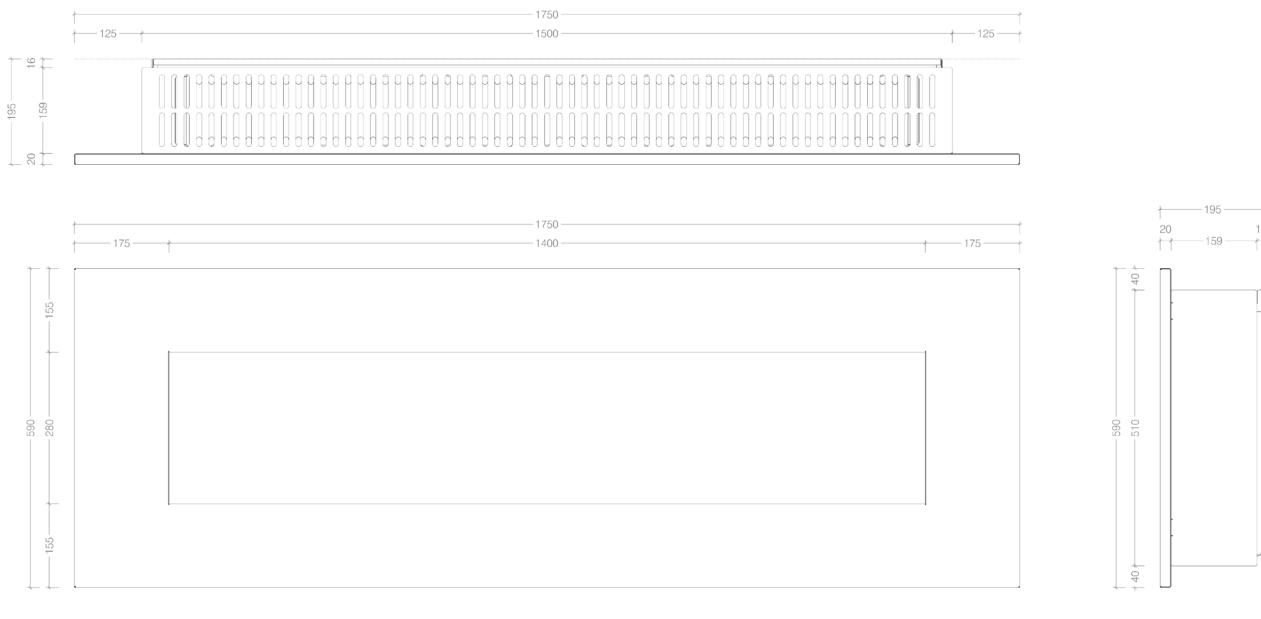

Icon Fires Nero 1750

BIO-70-205

TECHNICAL SPECIFICATIONS

Type	Wall-mounted bioethanol fireplace
Size	Height: 590 mm / Width: 1750 mm / Depth: 195 mm
Materials	Steel
Weight	77,25 kg.
Burner	Adjustable Manuel bioethanol burner (Burner width: 1445 mm)
Capacity	8,15 Liter
Usage	Approx1 L/h - Up to 9 hours per filling
Fuel	Bioethanol (Recommended 96,6% alcohol)
Colour	Black
Heat Output	9,8 kW
Electricity	No