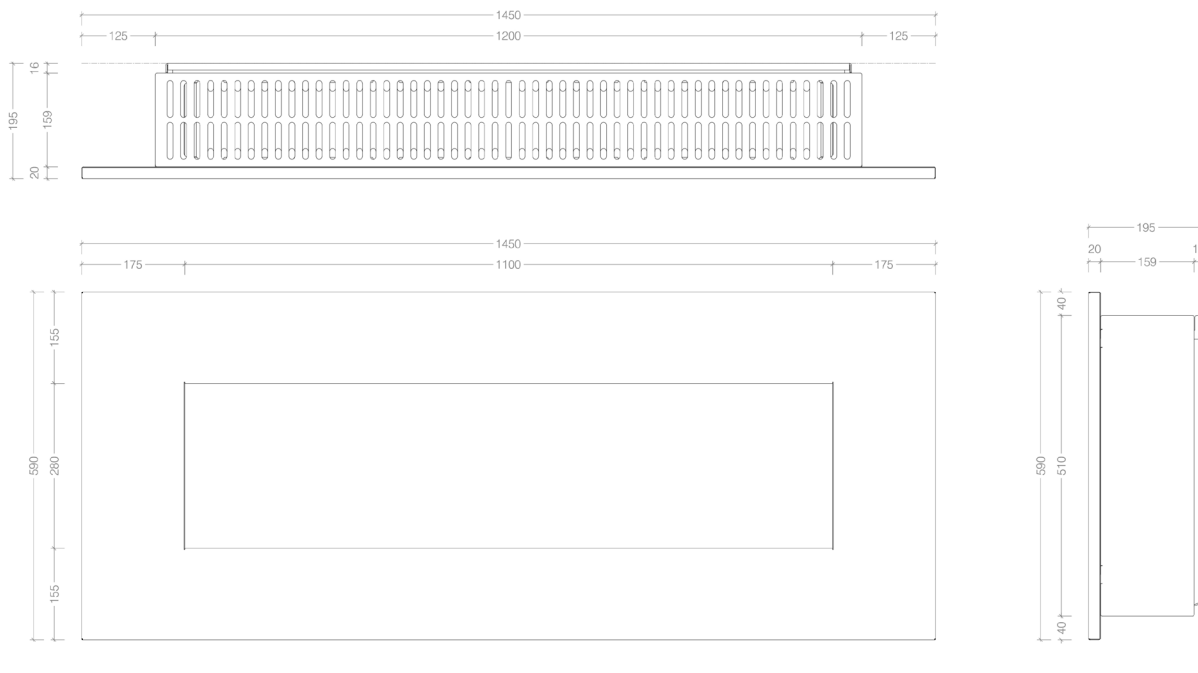

# Icon Fires Nero 1450

BIO-70-204

## TECHNICAL SPECIFICATIONS

Type	Wall-mounted bioethanol fireplace
Size	<b>Height:</b> 590 mm / <b>Width:</b> 1450 mm / <b>Depth:</b> 195 mm
Materials	Steel
Weight	62,25 kg.
Burner	Adjustable Manuel bioethanol burner (Burner width: 1145 mm)
Capacity	6,25 Liter
Usage	Approx 0,9 L/h - Up to 9 hours per filling
Fuel	Bioethanol (Recommended 96,6% alcohol)
Colour	Brushed steel
Heat Output	7,7 kW
Electricity	No