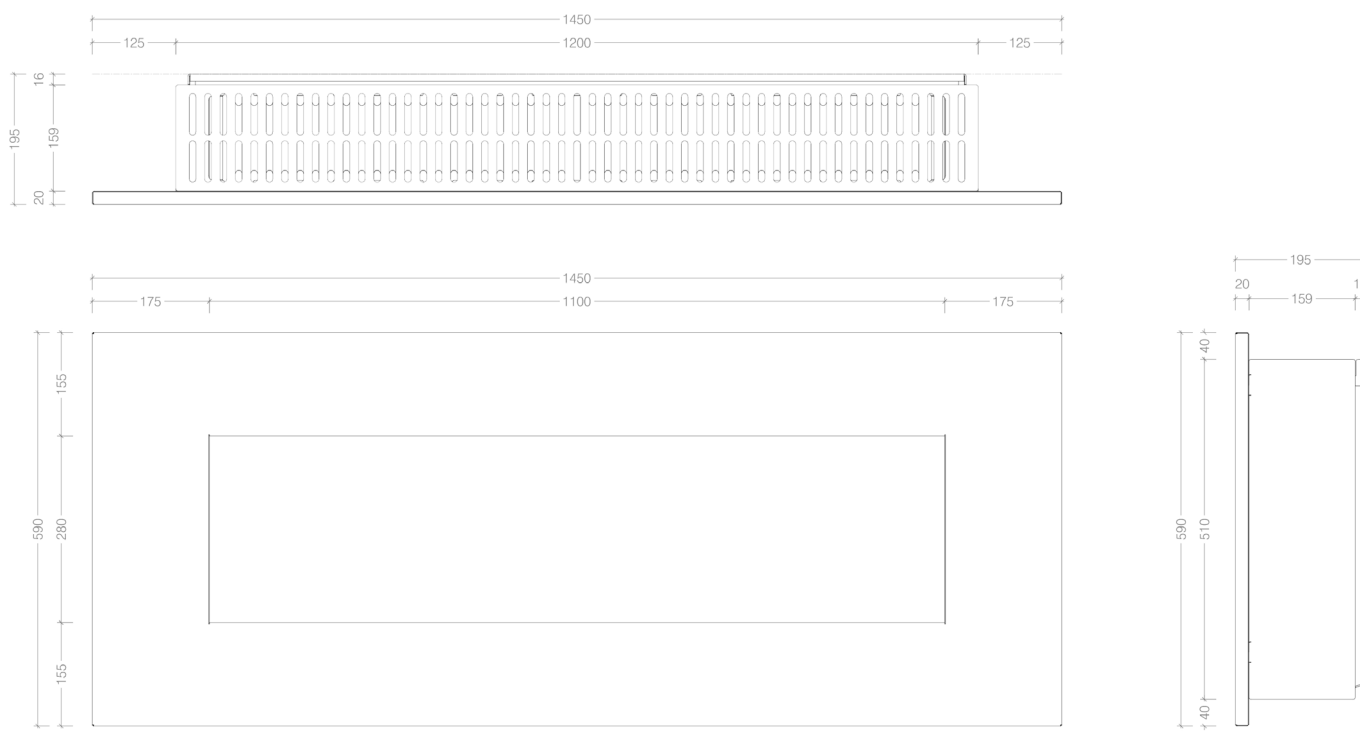

# Icon Fires Nero 1450 Bioethanol Fireplace

BIO-70-203

## TECHNICAL SPECIFICATIONS

Type	Wall-mounted bioethanol fireplace
Size	<b>Height: 590 mm / Width: 1450 mm / Depth: 195 mm</b>
Materials	Steel
Weight	Approx. 63 kg.
Burner	Adjustable Manuel burner (Burner width: 200 mm / Flame width: 140 mm)
Capacity	6,25 Liter
Usage	Approx 0.69 L/h - Up to 9 hours per filling
Fuel	Bioethanol (Recommended 96,6% alcohol)
Colour	Black
Heat Output	7,25 kW
Electricity	No