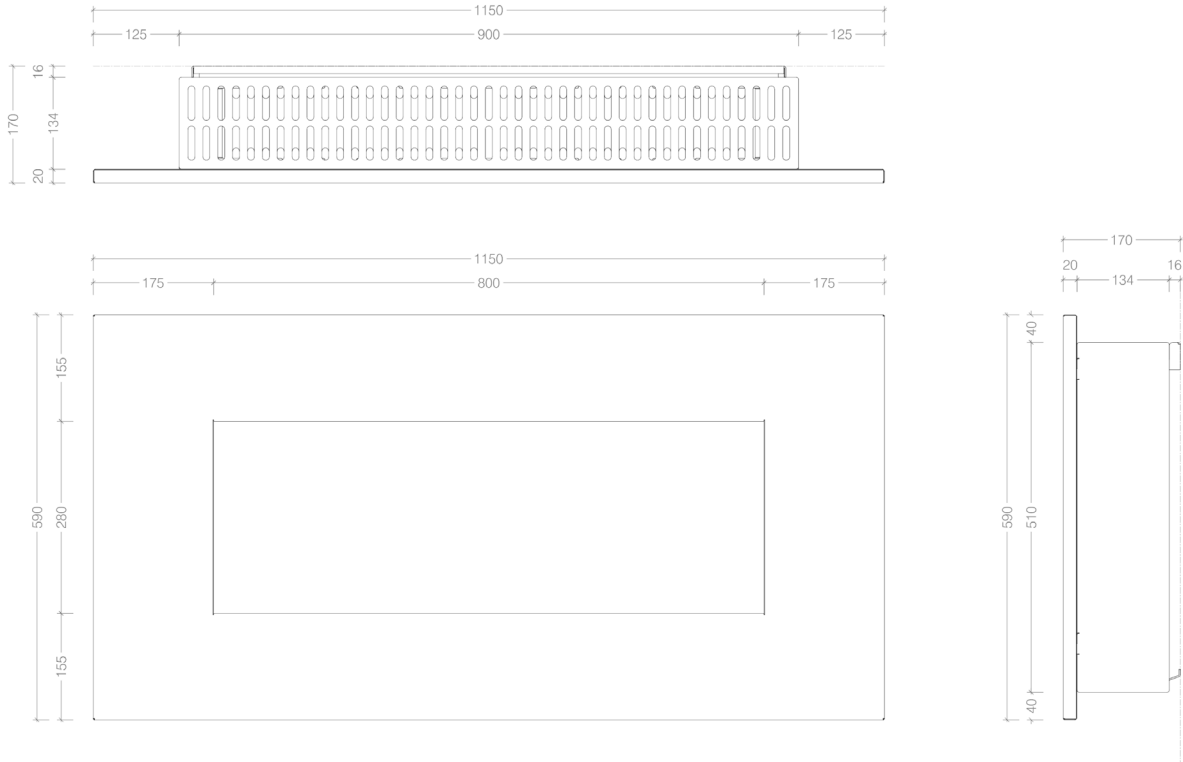

# Icon Fires Nero Bioethanol Fireplace

BIO-70-201

## TECHNICAL SPECIFICATIONS

Type	Wall-mounted bioethanol fireplace
Size	<b>Height: 590 mm / Width: 1150 mm / Depth: 170 mm</b>
Materials	Steel
Weight	Approx. 44 kg.
Burner	Adjustable Manuel burner (Burner width: 200 mm / Flame width: 140 mm)
Capacity	4,5 Liter
Usage	Approx 0.56 L/h - Up to 8 hours per filling
Fuel	Bioethanol (Recommended 96,6% alcohol)
Colour	Steel and black
Heat Output	5,4 kW
Electricity	No