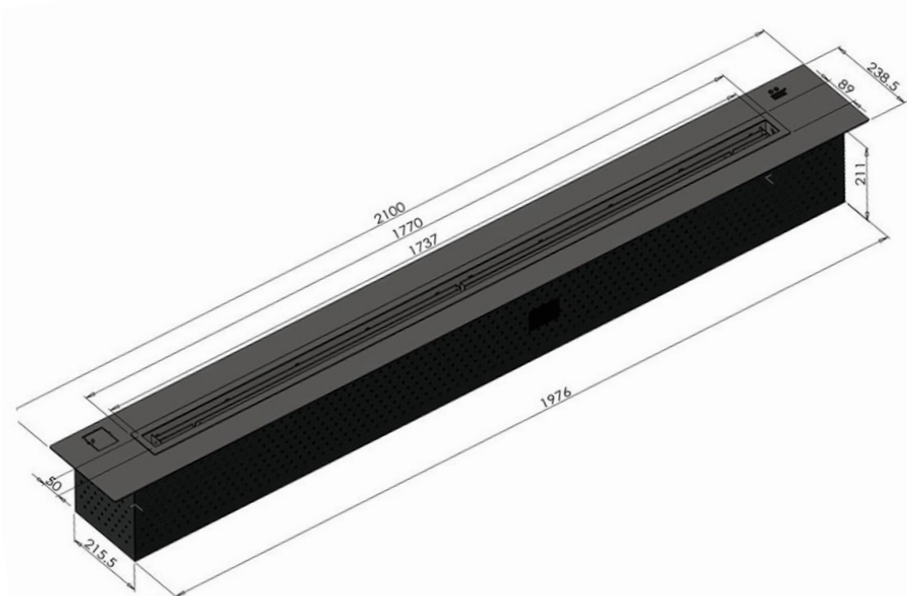

BIO338 // 210 cm Automatic Bioethanol Burner

Technical Specifications

Fireplace Type	Automatic Bioethanol Burner
Fuel	Bioethanol max. 97.5% alcohol
Weight	65 kg.
Materials	Stainless Steel
Size	Height: 211 / Width: 2100 / Depth: 238,5 mm
Colour	Steel, Brushed Black, Mirror Black or Brushed Gold
Burner type	Automatic
Capacity	21 liters
Adjustable flame	No
Burn time	10 hours
Requires electricity	Yes
Heat effect	14.8 kW/h
Other	Remote controller included

Technical Drawings