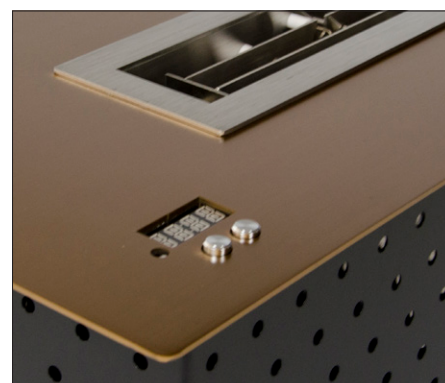

Pictures

www.biofireplacegroup.com

Date of publication: 03/10-2018