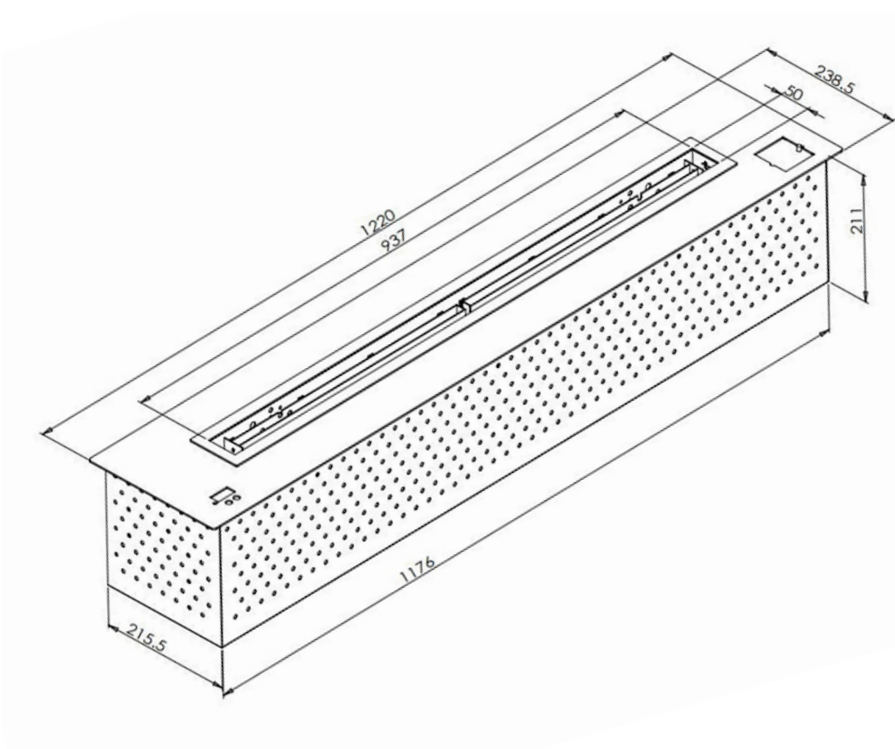

# BIO335 // 122 cm Automatic Bioethanol Burner

## Technical Specifications

Fireplace Type	Automatic Bioethanol Burner
Fuel	Bioethanol max. 97.5% alcohol
Weight	30 kg.
Materials	Stainless Steel
Size	Height: 211 / Width: 1220 / Depth: 238.5 mm
Colour	Steel, Brushed Black, Mirror Black or Brushed Gold
Burner type	Automatic
Capacity	12.4 liters
Adjustable flame	No
Burn time	11 hours
Requires electricity	Yes
Heat effect	7.5 kW/h
Other	Remote controller included

## Technical Drawings