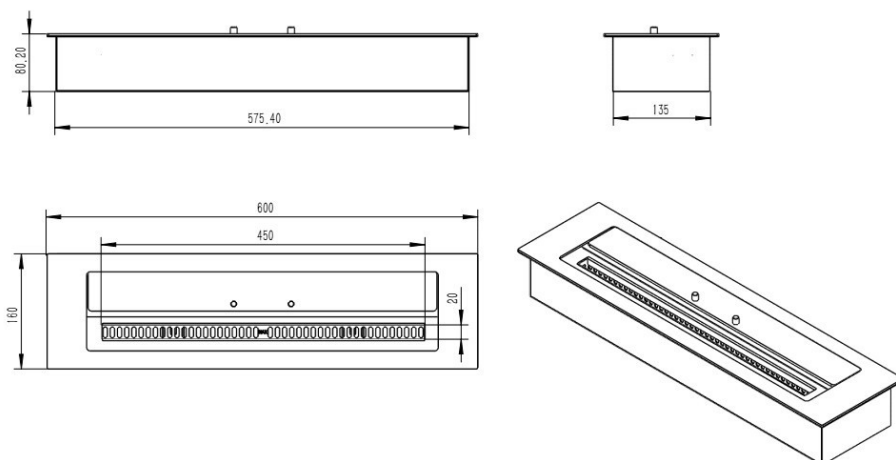

Technical Drawings

www.biofireplacegroup.com

Date of publication: 25/09-2018