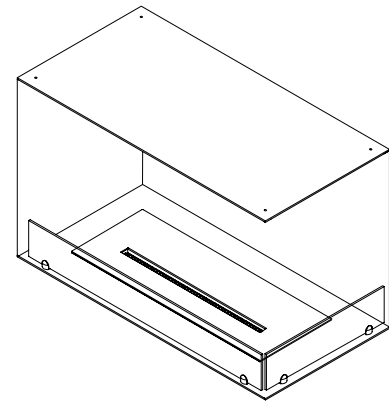

Foco Corner Right 800 (Manual)

BIO-30-119

TECHNICAL SPECIFICATIONS

Type	Built-in Bioethanol Fireplace
Size	Height: 500 mm / Width: 800 mm / Depth: 400 mm (Height with burner: 580 mm)
Materials	Steel
Weight	Approx. 20 kg
Burner	Adjustable Manuel bioethanol burner (Burner width: 600 mm / Flame width: 450 mm)
Capacity	3,5 Liter
Usage	Approx 0.46 L/hour - Max 7,5 hour per filling
Fuel	Bioethanol (Recommended 96,6% alcohol)
Colour	Black
Heat Output	3,28 kW
Electricity	No

Foco Corner Right 800 (PrimeFire)

BIO-30-119

TECHNICAL SPECIFICATIONS

Type	Built-in Bioethanol Fireplace
Size	Height: 500 mm / Width: 800 mm / Depth: 400 mm (Height with burner: 645 mm)
Materials	Steel
Weight	Approx. 30 kg
Burner	Planika PrimeFire 700 (Burner width: 700 mm / Flame width: 500 mm)
Capacity	2,0 Liter
Usage	Approx 0.30 - 0.50 L/hour - Max 6.5 hour per filling
Fuel	Bioethanol (Recommended Fanola Premium)
Colour	Black
Heat Output	1.9 - 3.1 kW
Electricity	Yes