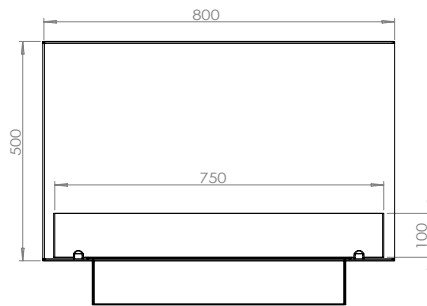

Foco Corner Right 800 (Manual)

BIO-30-119

TECHNICAL SPECIFICATIONS

Type	Built-in Bioethanol Fireplace
Size	Height: 500 mm / Width: 800 mm / Depth: 400 mm (Height with burner: 580 mm)
Materials	Steel
Weight	Approx. 20 kg
Burner	Adjustable Manuel bioethanol burner (Burner width: 600 mm / Flame width: 450 mm)
Capacity	3,5 Liter
Usage	Approx 0.46 L/hour - Max 7,5 hour per filling
Fuel	Bioethanol (Recommended 96,6% alcohol)
Colour	Black
Heat Output	3,28 kW
Electricity	No

Foco Corner Right 800 (PrimeFire)

BIO-30-119

TECHNICAL SPECIFICATIONS

Type	Built-in Bioethanol Fireplace
Size	Height: 500 mm / Width: 800 mm / Depth: 400 mm (Height with burner: 645 mm)
Materials	Steel
Weight	Approx. 30 kg
Burner	Planika PrimeFire 700 (Burner width: 700 mm / Flame width: 500 mm)
Capacity	2,0 Liter
Usage	Approx 0.30 - 0.50 L/hour - Max 6.5 hour per filling
Fuel	Bioethanol (Recommended Fanola Premium)
Colour	Black
Heat Output	1.9 - 3.1 kW
Electricity	Yes