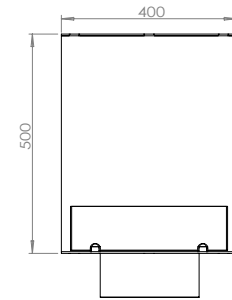

Foco Corner Right 800 (Manual)

BIO-30-119

TECHNICAL SPECIFICATIONS

Type	Built-in Bioethanol Fireplace
Size	Height: 500 mm / Width: 800 mm / Depth: 400 mm (Height with burner: 580 mm)
Materials	Steel
Weight	Approx. 20 kg
Burner	Adjustable Manuel bioethanol burner (Burner width: 600 mm / Flame width: 450 mm)
Capacity	3,5 Liter
Usage	Approx 0.46 L/hour - Max 7,5 hour per filling
Fuel	Bioethanol (Recommended 96,6% alcohol)
Colour	Black
Heat Output	3,28 kW
Electricity	No

Foco Corner Right 800 (PrimeFire)

BIO-30-119

TECHNICAL SPECIFICATIONS

Type	Built-in Bioethanol Fireplace
Size	Height: 500 mm / Width: 800 mm / Depth: 400 mm (Height with burner: 645 mm)
Materials	Steel
Weight	Approx. 30 kg
Burner	Planika PrimeFire 700 (Burner width: 700 mm / Flame width: 500 mm)
Capacity	2,0 Liter
Usage	Approx 0.30 - 0.50 L/hour - Max 6.5 hour per filling
Fuel	Bioethanol (Recommended Fanola Premium)
Colour	Black
Heat Output	1.9 - 3.1 kW
Electricity	Yes