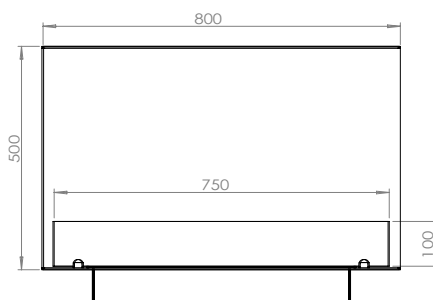

Foco Corner Right 800 (Manual)

BIO-30-119

TECHNICAL SPECIFICATIONS

Type	Built-in Bioethanol Fireplace
Size	Height: 500 mm / Width: 800 mm / Depth: 400 mm (Height with burner: 580 mm)
Materials	Steel
Weight	Approx. 20 kg
Burner	Adjustable Manuel bioethanol burner (Burner width: 600 mm / Flame width: 450 mm)
Capacity	3,5 Liter
Usage	Approx 0.46 L/hour - Max 7,5 hour per filling
Fuel	Bioethanol (Recommended 96,6% alcohol)
Colour	Black
Heat Output	3,28 kW
Electricity	No

Foco Corner Right 800 (PrimeFire)

BIO-30-119

TECHNICAL SPECIFICATIONS

Type	Built-in Bioethanol Fireplace
Size	Height: 500 mm / Width: 800 mm / Depth: 400 mm (Height with burner: 645 mm)
Materials	Steel
Weight	Approx. 30 kg
Burner	Planika PrimeFire 700 (Burner width: 700 mm / Flame width: 500 mm)
Capacity	2,0 Liter
Usage	Approx 0.30 - 0.50 L/hour - Max 6.5 hour per filling
Fuel	Bioethanol (Recommended Fanola Premium)
Colour	Black
Heat Output	1.9 - 3.1 kW
Electricity	Yes