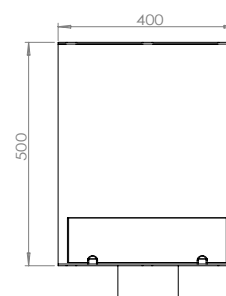

Foco Corner Right 800 (Manual)

BIO-30-119

TECHNICAL SPECIFICATIONS

Type	Built-in Bioethanol Fireplace
Size	Height: 500 mm / Width: 800 mm / Depth: 400 mm (Height with burner: 580 mm)
Materials	Steel
Weight	Approx. 20 kg
Burner	Adjustable Manuel bioethanol burner (Burner width: 600 mm / Flame width: 450 mm)
Capacity	3,5 Liter
Usage	Approx 0.46 L/hour - Max 7,5 hour per filling
Fuel	Bioethanol (Recommended 96,6% alcohol)
Colour	Black
Heat Output	3,28 kW
Electricity	No

Foco Corner Right 800 (PrimeFire)

BIO-30-119

TECHNICAL SPECIFICATIONS

Type	Built-in Bioethanol Fireplace
Size	Height: 500 mm / Width: 800 mm / Depth: 400 mm (Height with burner: 645 mm)
Materials	Steel
Weight	Approx. 30 kg
Burner	Planika PrimeFire 700 (Burner width: 700 mm / Flame width: 500 mm)
Capacity	2,0 Liter
Usage	Approx 0.30 - 0.50 L/hour - Max 6.5 hour per filling
Fuel	Bioethanol (Recommended Fanola Premium)
Colour	Black
Heat Output	1.9 - 3.1 kW
Electricity	Yes