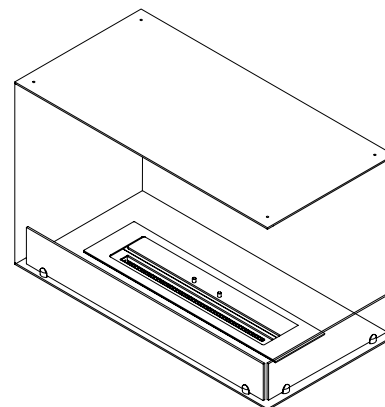

Foco Corner Right 800 (Manual)

BIO-30-119

TECHNICAL SPECIFICATIONS

Type	Built-in Bioethanol Fireplace
Size	Height: 500 mm / Width: 800 mm / Depth: 400 mm (Height with burner: 580 mm)
Materials	Steel
Weight	Approx. 20 kg
Burner	Adjustable Manuel bioethanol burner (Burner width: 600 mm / Flame width: 450 mm)
Capacity	3,5 Liter
Usage	Approx 0.46 L/hour - Max 7,5 hour per filling
Fuel	Bioethanol (Recommended 96,6% alcohol)
Colour	Black
Heat Output	3,28 kW
Electricity	No

Foco Corner Right 800 (PrimeFire)

BIO-30-119

TECHNICAL SPECIFICATIONS

Type	Built-in Bioethanol Fireplace
Size	Height: 500 mm / Width: 800 mm / Depth: 400 mm (Height with burner: 645 mm)
Materials	Steel
Weight	Approx. 30 kg
Burner	Planika PrimeFire 700 (Burner width: 700 mm / Flame width: 500 mm)
Capacity	2,0 Liter
Usage	Approx 0.30 - 0.50 L/hour - Max 6.5 hour per filling
Fuel	Bioethanol (Recommended Fanola Premium)
Colour	Black
Heat Output	1.9 - 3.1 kW
Electricity	Yes