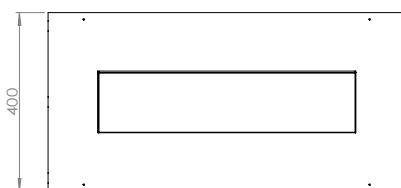

Foco Corner Right 800 (Manual)

BIO-30-119

TECHNICAL SPECIFICATIONS

Type	Built-in Bioethanol Fireplace
Size	Height: 500 mm / Width: 800 mm / Depth: 400 mm (Height with burner: 580 mm)
Materials	Steel
Weight	Approx. 20 kg
Burner	Adjustable Manuel bioethanol burner (Burner width: 600 mm / Flame width: 450 mm)
Capacity	3,5 Liter
Usage	Approx 0.46 L/hour - Max 7,5 hour per filling
Fuel	Bioethanol (Recommended 96,6% alcohol)
Colour	Black
Heat Output	3,28 kW
Electricity	No

Foco Corner Right 800 (PrimeFire)

BIO-30-119

TECHNICAL SPECIFICATIONS

Type	Built-in Bioethanol Fireplace
Size	Height: 500 mm / Width: 800 mm / Depth: 400 mm (Height with burner: 645 mm)
Materials	Steel
Weight	Approx. 30 kg
Burner	Planika PrimeFire 700 (Burner width: 700 mm / Flame width: 500 mm)
Capacity	2,0 Liter
Usage	Approx 0.30 - 0.50 L/hour - Max 6.5 hour per filling
Fuel	Bioethanol (Recommended Fanola Premium)
Colour	Black
Heat Output	1.9 - 3.1 kW
Electricity	Yes