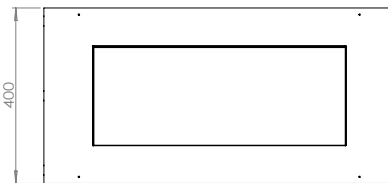

Foco Corner Right 800 (Manual)

BIO-30-119

TECHNICAL SPECIFICATIONS

Type	Built-in Bioethanol Fireplace
Size	Height: 500 mm / Width: 800 mm / Depth: 400 mm (Height with burner: 580 mm)
Materials	Steel
Weight	Approx. 20 kg
Burner	Adjustable Manuel bioethanol burner (Burner width: 600 mm / Flame width: 450 mm)
Capacity	3,5 Liter
Usage	Approx 0.46 L/hour - Max 7,5 hour per filling
Fuel	Bioethanol (Recommended 96,6% alcohol)
Colour	Black
Heat Output	3,28 kW
Electricity	No

Foco Corner Right 800 (PrimeFire)

BIO-30-119

TECHNICAL SPECIFICATIONS

Type	Built-in Bioethanol Fireplace
Size	Height: 500 mm / Width: 800 mm / Depth: 400 mm (Height with burner: 645 mm)
Materials	Steel
Weight	Approx. 30 kg
Burner	Planika PrimeFire 700 (Burner width: 700 mm / Flame width: 500 mm)
Capacity	2,0 Liter
Usage	Approx 0.30 - 0.50 L/hour - Max 6.5 hour per filling
Fuel	Bioethanol (Recommended Fanola Premium)
Colour	Black
Heat Output	1.9 - 3.1 kW
Electricity	Yes