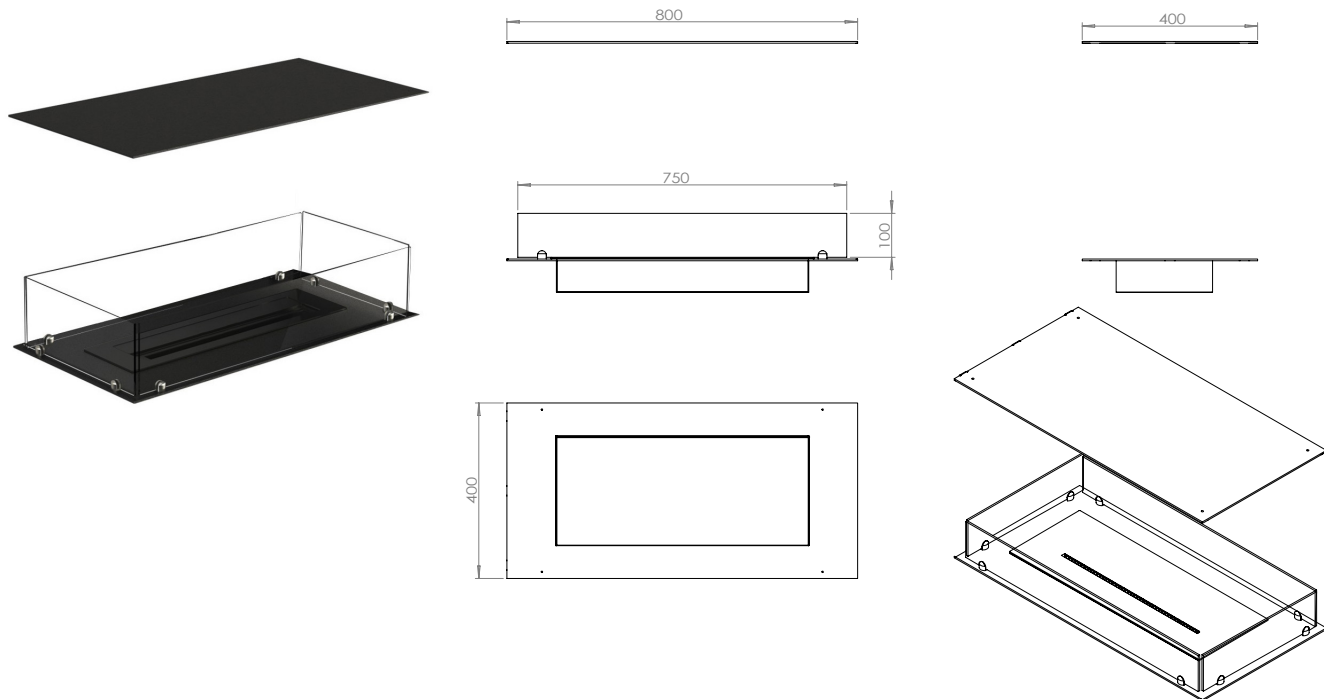

Foco Four 800 (Manual)

BIO-30-116

TECHNICAL SPECIFICATIONS

Type	Built-in Bioethanol Fireplace
Size	Width: 800 mm / Depth: 400 mm (Burner height: 80 mm)
Materials	Steel
Weight	Approx. 20 kg
Burner	Adjustable Manuel bioethanol burner (Burner width: 600 mm / Flame width: 450 mm)
Capacity	3,5 Liter
Usage	Approx 0.46 L/hour - Max 7,5 hour per filling
Fuel	Bioethanol (Recommended 96,6% alcohol)
Colour	Black
Heat Output	3,28 kW
Electricity	No

Foco Four 800 (PrimeFire)

BIO-30-116

TECHNICAL SPECIFICATIONS

Type	Built-in Bioethanol Fireplace
Size	Width: 800 mm / Depth: 400 mm (Burner height: 145 mm)
Materials	Steel
Weight	Approx. 25 kg
Burner	Planika PrimeFire 700 (Burner width: 700 mm / Flame width: 500 mm)
Capacity	2,0 Liter
Usage	Approx 0.30 - 0.50 L/hour - Max 6.5 hour per filling
Fuel	Bioethanol (Recommended Fanola Premium)
Colour	Black
Heat Output	1.9 - 3.1 kW
Electricity	Yes