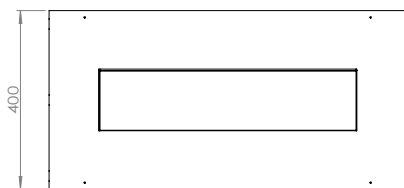

Foco Four 800 (Manual)

BIO-30-116

TECHNICAL SPECIFICATIONS

Type	Built-in Bioethanol Fireplace
Size	Width: 800 mm / Depth: 400 mm (Burner height: 80 mm)
Materials	Steel
Weight	Approx. 20 kg
Burner	Adjustable Manuel bioethanol burner (Burner width: 600 mm / Flame width: 450 mm)
Capacity	3,5 Liter
Usage	Approx 0.46 L/hour - Max 7,5 hour per filling
Fuel	Bioethanol (Recommended 96,6% alcohol)
Colour	Black
Heat Output	3,28 kW
Electricity	No

Foco Four 800 (PrimeFire)

BIO-30-116

TECHNICAL SPECIFICATIONS

Type	Built-in Bioethanol Fireplace
Size	Width: 800 mm / Depth: 400 mm (Burner height: 145 mm)
Materials	Steel
Weight	Approx. 25 kg
Burner	Planika PrimeFire 700 (Burner width: 700 mm / Flame width: 500 mm)
Capacity	2,0 Liter
Usage	Approx 0.30 - 0.50 L/hour - Max 6.5 hour per filling
Fuel	Bioethanol (Recommended Fanola Premium)
Colour	Black
Heat Output	1.9 - 3.1 kW
Electricity	Yes