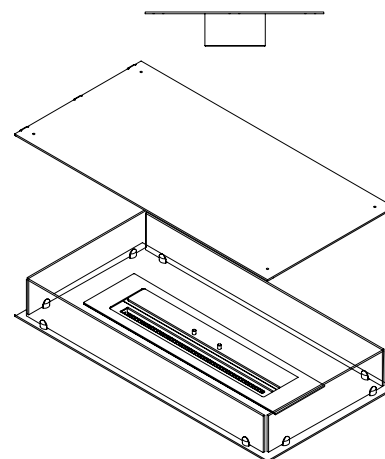

Foco Four 800 (Manual)

BIO-30-116

TECHNICAL SPECIFICATIONS

Type	Built-in Bioethanol Fireplace
Size	Width: 800 mm / Depth: 400 mm (Burner height: 80 mm)
Materials	Steel
Weight	Approx. 20 kg
Burner	Adjustable Manuel bioethanol burner (Burner width: 600 mm / Flame width: 450 mm)
Capacity	3,5 Liter
Usage	Approx 0.46 L/hour - Max 7,5 hour per filling
Fuel	Bioethanol (Recommended 96,6% alcohol)
Colour	Black
Heat Output	3,28 kW
Electricity	No

Foco Four 800 (PrimeFire)

BIO-30-116

TECHNICAL SPECIFICATIONS

Type	Built-in Bioethanol Fireplace
Size	Width: 800 mm / Depth: 400 mm (Burner height: 145 mm)
Materials	Steel
Weight	Approx. 25 kg
Burner	Planika PrimeFire 700 (Burner width: 700 mm / Flame width: 500 mm)
Capacity	2,0 Liter
Usage	Approx 0.30 - 0.50 L/hour - Max 6.5 hour per filling
Fuel	Bioethanol (Recommended Fanola Premium)
Colour	Black
Heat Output	1.9 - 3.1 kW
Electricity	Yes