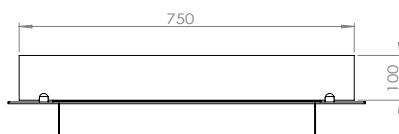

Foco Four 800 (Manual)

BIO-30-116

TECHNICAL SPECIFICATIONS

Type	Built-in Bioethanol Fireplace
Size	Width: 800 mm / Depth: 400 mm (Burner height: 80 mm)
Materials	Steel
Weight	Approx. 20 kg
Burner	Adjustable Manuel bioethanol burner (Burner width: 600 mm / Flame width: 450 mm)
Capacity	3,5 Liter
Usage	Approx 0.46 L/hour - Max 7,5 hour per filling
Fuel	Bioethanol (Recommended 96,6% alcohol)
Colour	Black
Heat Output	3,28 kW
Electricity	No

Foco Four 800 (PrimeFire)

BIO-30-116

TECHNICAL SPECIFICATIONS

Type	Built-in Bioethanol Fireplace
Size	Width: 800 mm / Depth: 400 mm (Burner height: 145 mm)
Materials	Steel
Weight	Approx. 25 kg
Burner	Planika PrimeFire 700 (Burner width: 700 mm / Flame width: 500 mm)
Capacity	2,0 Liter
Usage	Approx 0.30 - 0.50 L/hour - Max 6.5 hour per filling
Fuel	Bioethanol (Recommended Fanola Premium)
Colour	Black
Heat Output	1.9 - 3.1 kW
Electricity	Yes