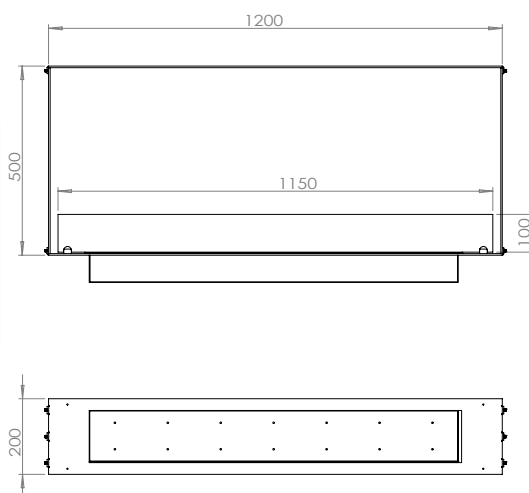

BIO-30-103

Foco Two 1200 Slim

TECHNICAL SPECIFICATIONS

Type	Built-in Bioethanol Fireplace
Size	Height: 500 mm / Width: 1200 mm / Depth: 200 mm (Height with burner: 580 mm)
Materials	Steel
Weight	Approx. 25 kg
Burner	Adjustable Manuel bioethanol burner (Burner width: 1000mm / Flame width: 850 mm)
Capacity	5.0 Liter
Usage	Approx 0.88 L/hour - Max 5,75 hour per filling
Fuel	Bioethanol (Recommended 96,6% alcohol)
Colour	Black
Heat Output	6,56 kW
Electricity	No