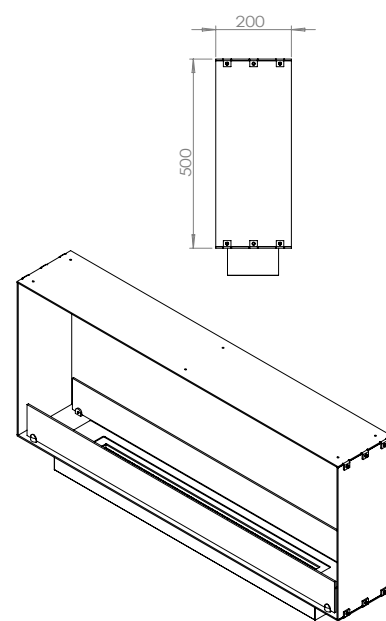

BIO-30-103

Foco Two 1200 Slim

TECHNICAL SPECIFICATIONS

Type	Built-in Bioethanol Fireplace
Size	Height: 500 mm / Width: 1200 mm / Depth: 200 mm (Height with burner: 580 mm)
Materials	Steel
Weight	Approx. 25 kg
Burner	Adjustable Manuel bioethanol burner (Burner width: 1000mm / Flame width: 850 mm)
Capacity	5.0 Liter
Usage	Approx 0.88 L/hour - Max 5,75 hour per filling
Fuel	Bioethanol (Recommended 96,6% alcohol)
Colour	Black
Heat Output	6,56 kW
Electricity	No