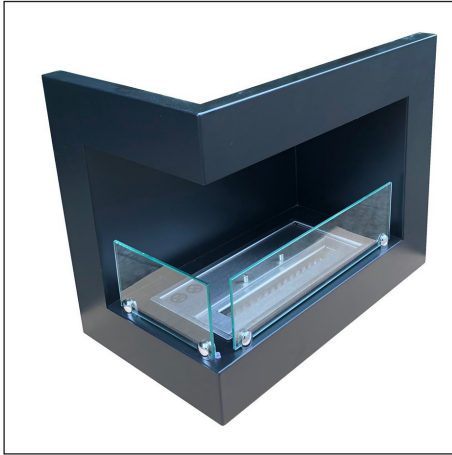

BIO-30-017L

Left-sided Built-in Corner Bioethanol Fireplace

Picture

Technical Specifications

Fireplace type	Bioethanol Fireplcae
Fuel	Bioethanol 96.6% alcohol
Weight	12 kg
Materials	Steel and glass
Size	Height: 40 x Width: 50 x Depth: 30 mm
Colour	Black
Burner type	Manual Bioethanol Burner
Capacity	1,5 liters
Adjustable flame	Yes
Burn time	4-5 hours
Requires electricity	No
Heat effect	2,17 kW/h