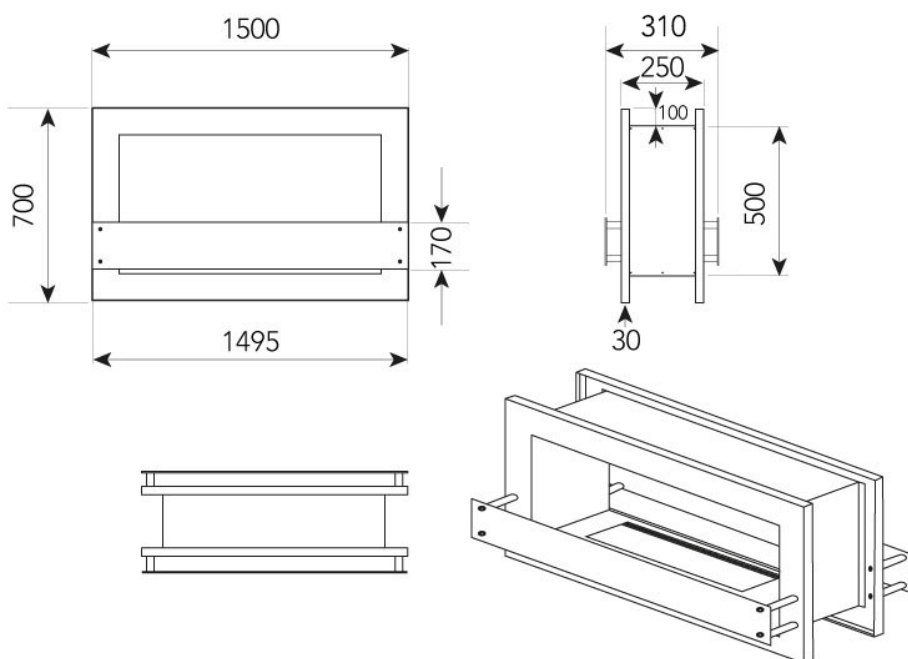

Technical Drawings

www.biofireplacegroup.com

Date of publication: 25/09-2018