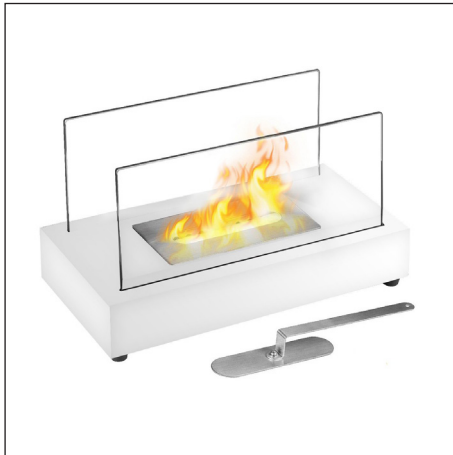

## Square Table Bioethanol Fireplace

### Picture

### Technical Specifications

Fireplace type	Tabletop bioethanol fireplace
Fuel	Bioethanol, max. 96.6% alcohol
Weight	4 kg
Materials	Steel and Glass
Size	Height: 180 x Width: 355 x Depth: 205 mm
Colour	White
Burner type	Manual
Capacity	0.5 liters
Adjustable flame	No
Burn time	Up to 3 hours
Requires electricity	No
Heat effect	0.8 kW/h