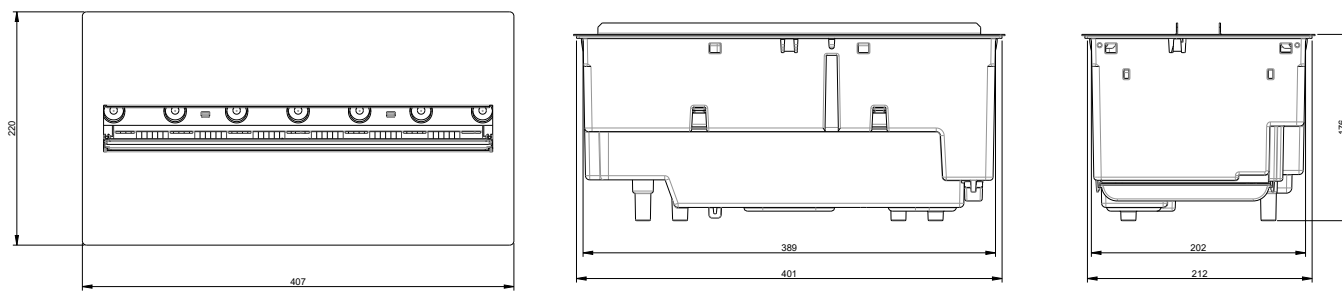

ACCESSOIRES

Logset 400L

Art. number 211583
EAN code 5011139211583

ACCESSOIRES

Logset 600L

Art. number 211590
EAN code 5011139211590

Cassette 400/600 LED

Unit dimensions

All dimensions are in mm

All cassettes must have adequate ventilation for an optimal fire experience.
For advice, read the manuals or visit the website www.dimplex-fires.eu

| | | Cassette 400/600 LED |
|-------------------------------|--|-------------------------------------|
| General specifications | Fire system | Optimyst® |
| | Article number | 210791 |
| | EAN code | 5011139210791 |
| | Model | Cassette series |
| | View of the fire | 4 sided |
| | Colour | White |
| | Decoration / fuel bed | Metal plate (optional with log set) |
| Product size | Measurements view of the fire (WxH) | 38 x 20 cm |
| | Outside dimensions WxHxD | 41 x 18 x 22 cm |
| Features | Heat output | No |
| | Thermostat | - |
| | Remote control | Yes |
| | Manual controlling directly at the fireplace possible yes / no | Yes |
| | Light module | LED |
| | Sound module | Yes |
| | Colour effects settings | - |
| Power consumption | Heat setting 1 in W | - |
| | Heat setting 2 in W | - |
| | Flame only operation in W | 125W |
| | Max. consumption | 125W |
| Voltage | Voltage/Electrical frequency | 230V/50Hz |
| Specifications | Product weight in kg | 4,5 |
| | Length of the cord | 1,5 m |
| | Warranty | 2 years |